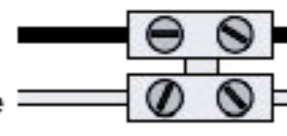

MAINS SUPPLY

LIVE - Possible colours : Red or Brown

NEUTRAL - Possible colours : Black or Blue

LIGHT FITTING

Q.C APPROVED 28/3/2023 ISSUE 4