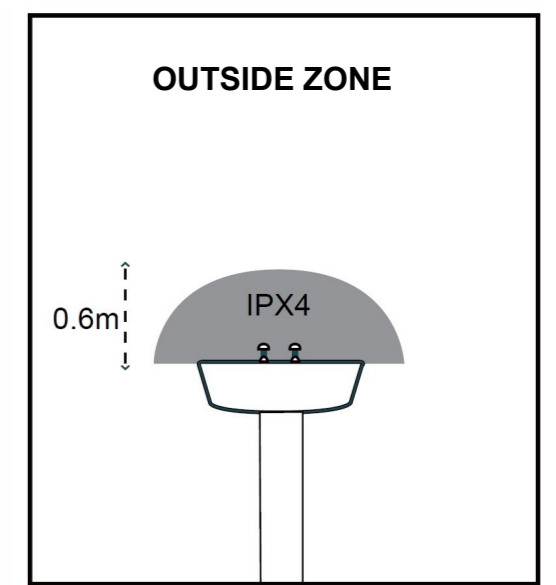

MAINS SUPPLY

LIVE - Possible colours : Red or Brown

NEUTRAL - Possible colours : Black or Blue

LIGHT FITTING

Q.C APPROVED 28/3/2023 ISSUE 4