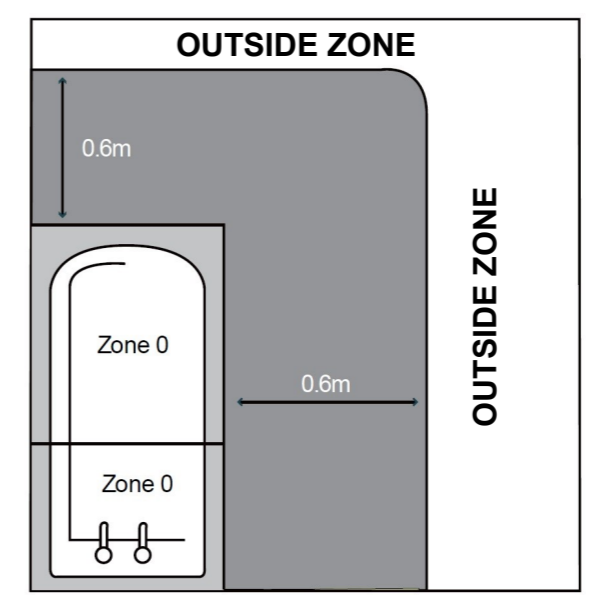

MAINS SUPPLY

LIVE - Possible colours : Red or Brown

NEUTRAL - Possible colours : Black or Blue

LIGHT FITTING

Q.C APPROVED 28/3/2023 ISSUE 4