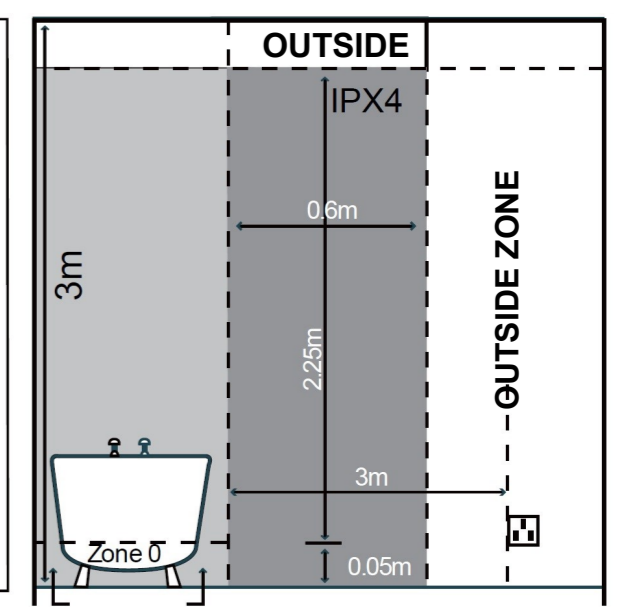

MAINS SUPPLY

LIVE - Possible colours : Red or Brown

NEUTRAL - Possible colours : Black or Blue

LIGHT FITTING

Q.C APPROVED 28/3/2023 ISSUE 4